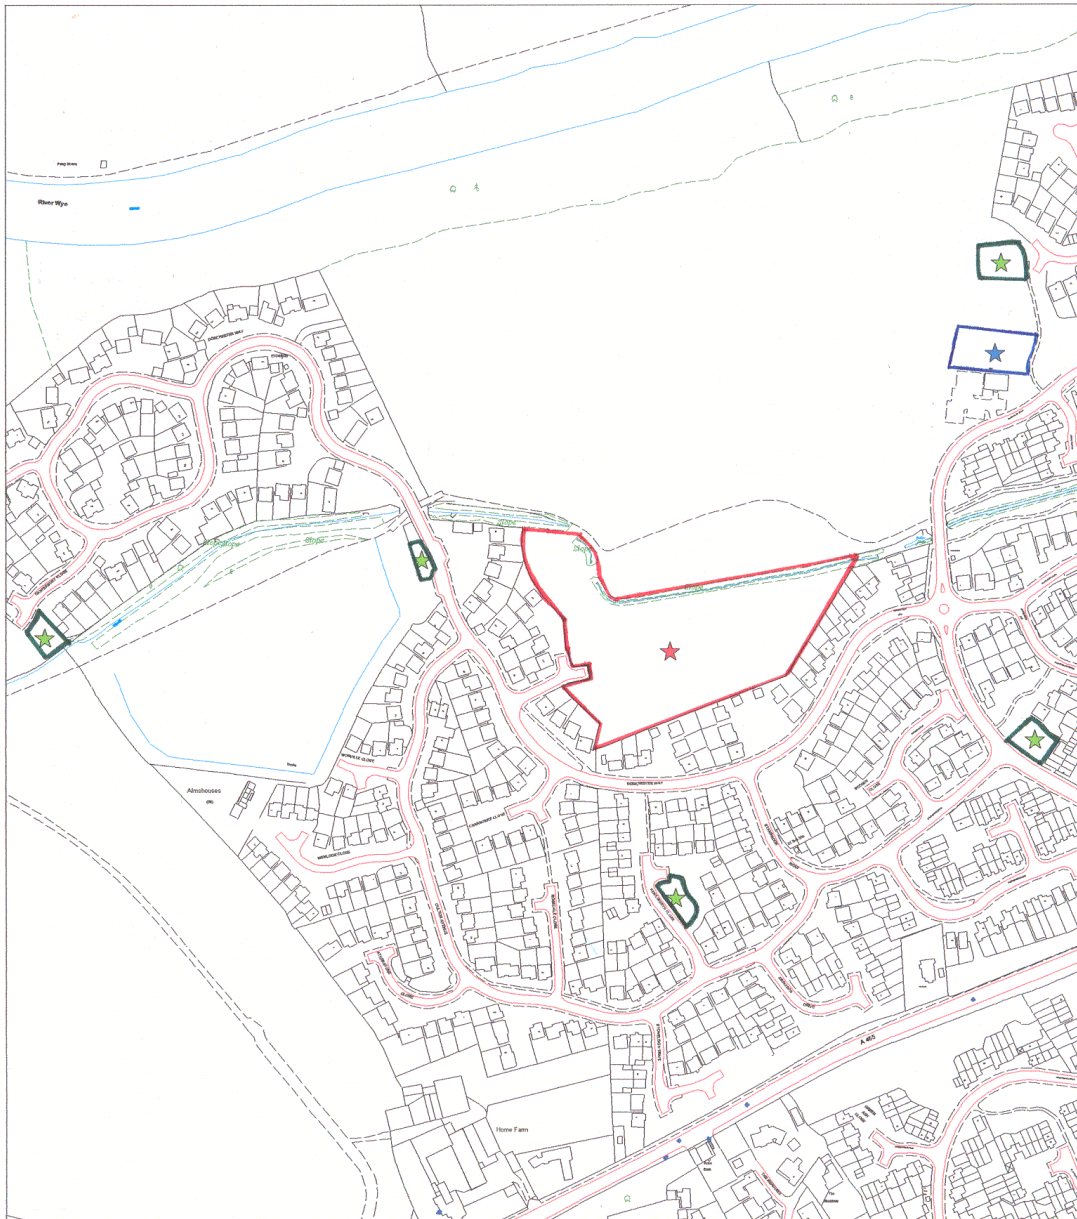

★ Application Site

★ Existing Kickabout Area

★ Existing Areas

NORTH

LOCATION PLAN - Land at Dorchester Way, Belmont, Hereford

SCALE 1:2500

Herefordshire Council
Planning Services
Blueschool House
Blueschool Street
Hereford
HR1 2ZB
Tel.: (01432) 260000
Fax.: (01432) 261970